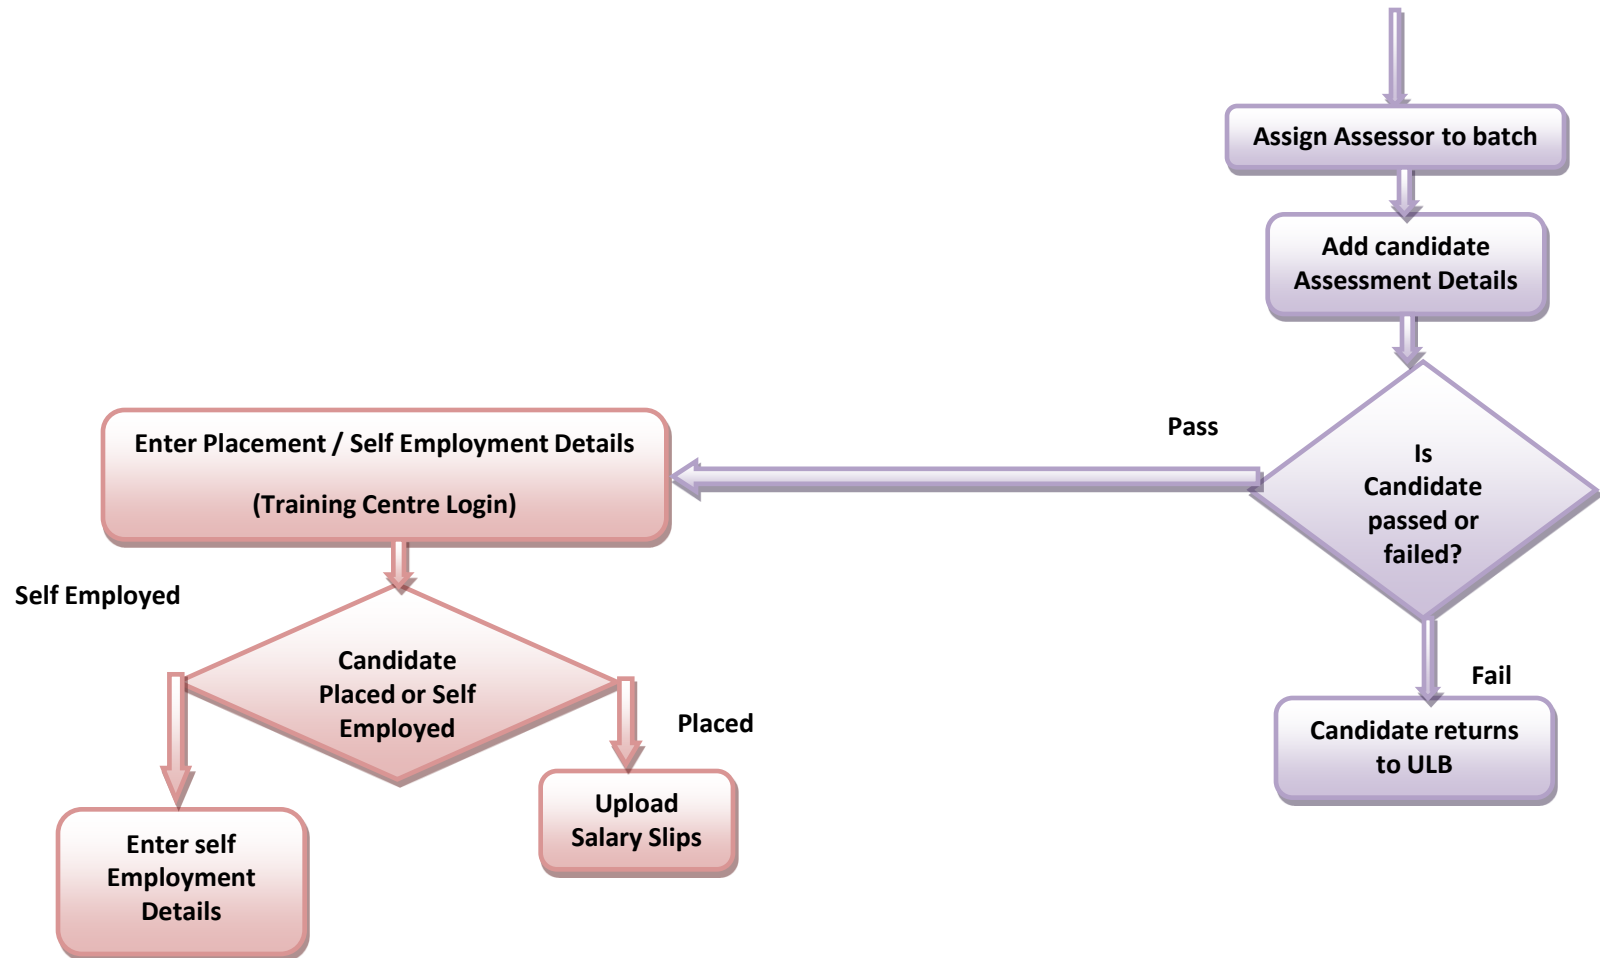

PROCESS FLOW

PROCESS FLOW

**National Urban Livelihoods Mission
(NULM)**

ESTP
ESTP

ESTP PROCESS FLOW

ESTP PROCESS FLOW

SEP (I)

The image features the text "SEP (I)" in a bold, blue, sans-serif font. The letters have a slight 3D effect with a gradient from a darker blue at the top to a lighter blue at the bottom. Below the text is a soft, light blue reflection that mirrors the text above it, creating a sense of depth and floating above a surface.

SEP-SHG PROCESS FLOW

SMID

The image shows the word "SMID" in a bold, blue, sans-serif font. The letters have a slight 3D effect with a gradient from a darker blue at the top to a lighter blue at the bottom. Below the text is a faint, light blue reflection of the word "SMID", creating a sense of depth and mirroring.