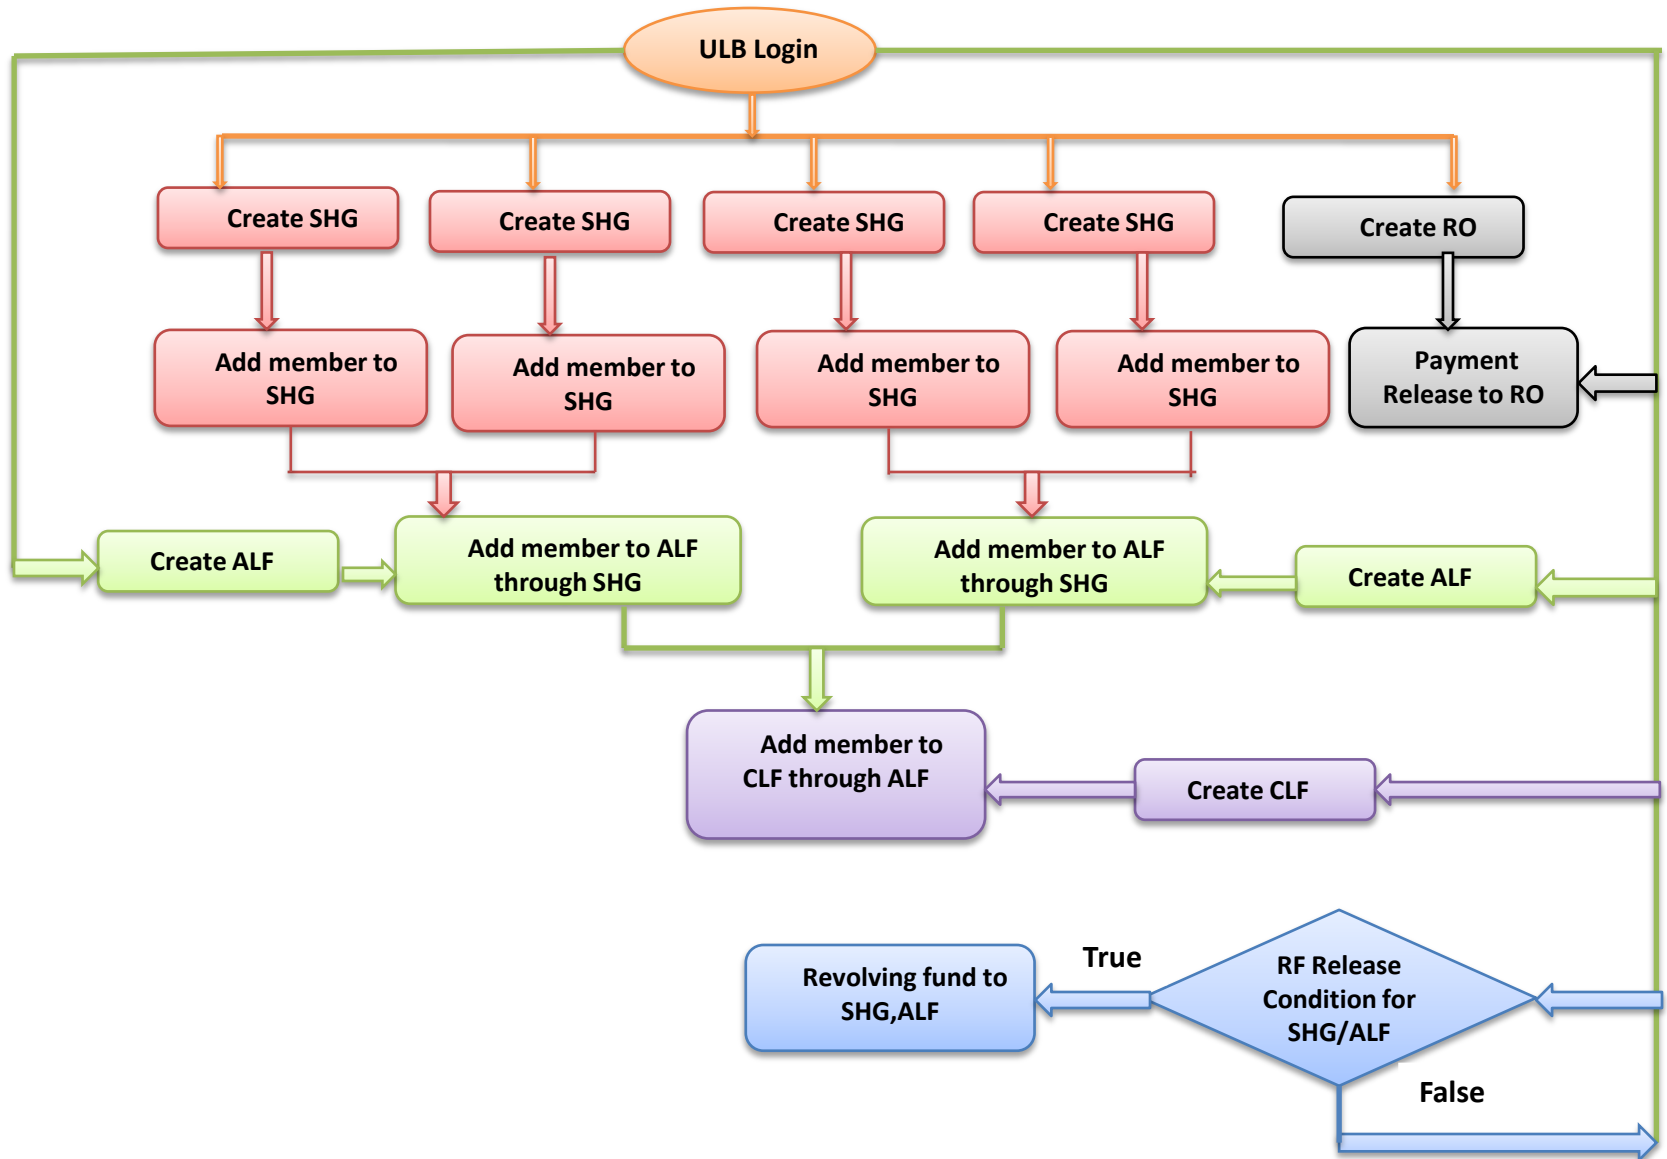

PROCESS FLOW

PROCESS FLOW

**National Urban Livelihoods Mission
(NULM)**

ESTP
ESTP

ESTP PROCESS FLOW

ESTP PROCESS FLOW

SEP (I)

The image features the text "SEP (I)" in a bold, blue, sans-serif font. The letters have a slight 3D effect with a gradient from a darker blue at the top to a lighter blue at the bottom. Below the text is a soft, light blue reflection that mirrors the text above it, creating a sense of depth and floating above a surface.

SEP-SHG PROCESS FLOW

SMID

The image shows the word "SMID" in a bold, blue, sans-serif font. The letters have a slight 3D effect with a gradient from a darker blue at the top to a lighter blue at the bottom. Below the text is a faint, light blue reflection of the word "SMID", creating a sense of depth and mirroring.

SMID PROCESS FLOW

SMID SHG, ALF, CLF Formation and Revolving fund

SMID PROCESS FLOW

SMID Training

SMID PROCESS FLOW

SMID CLC

SUH

SUH PROCESS FLOW