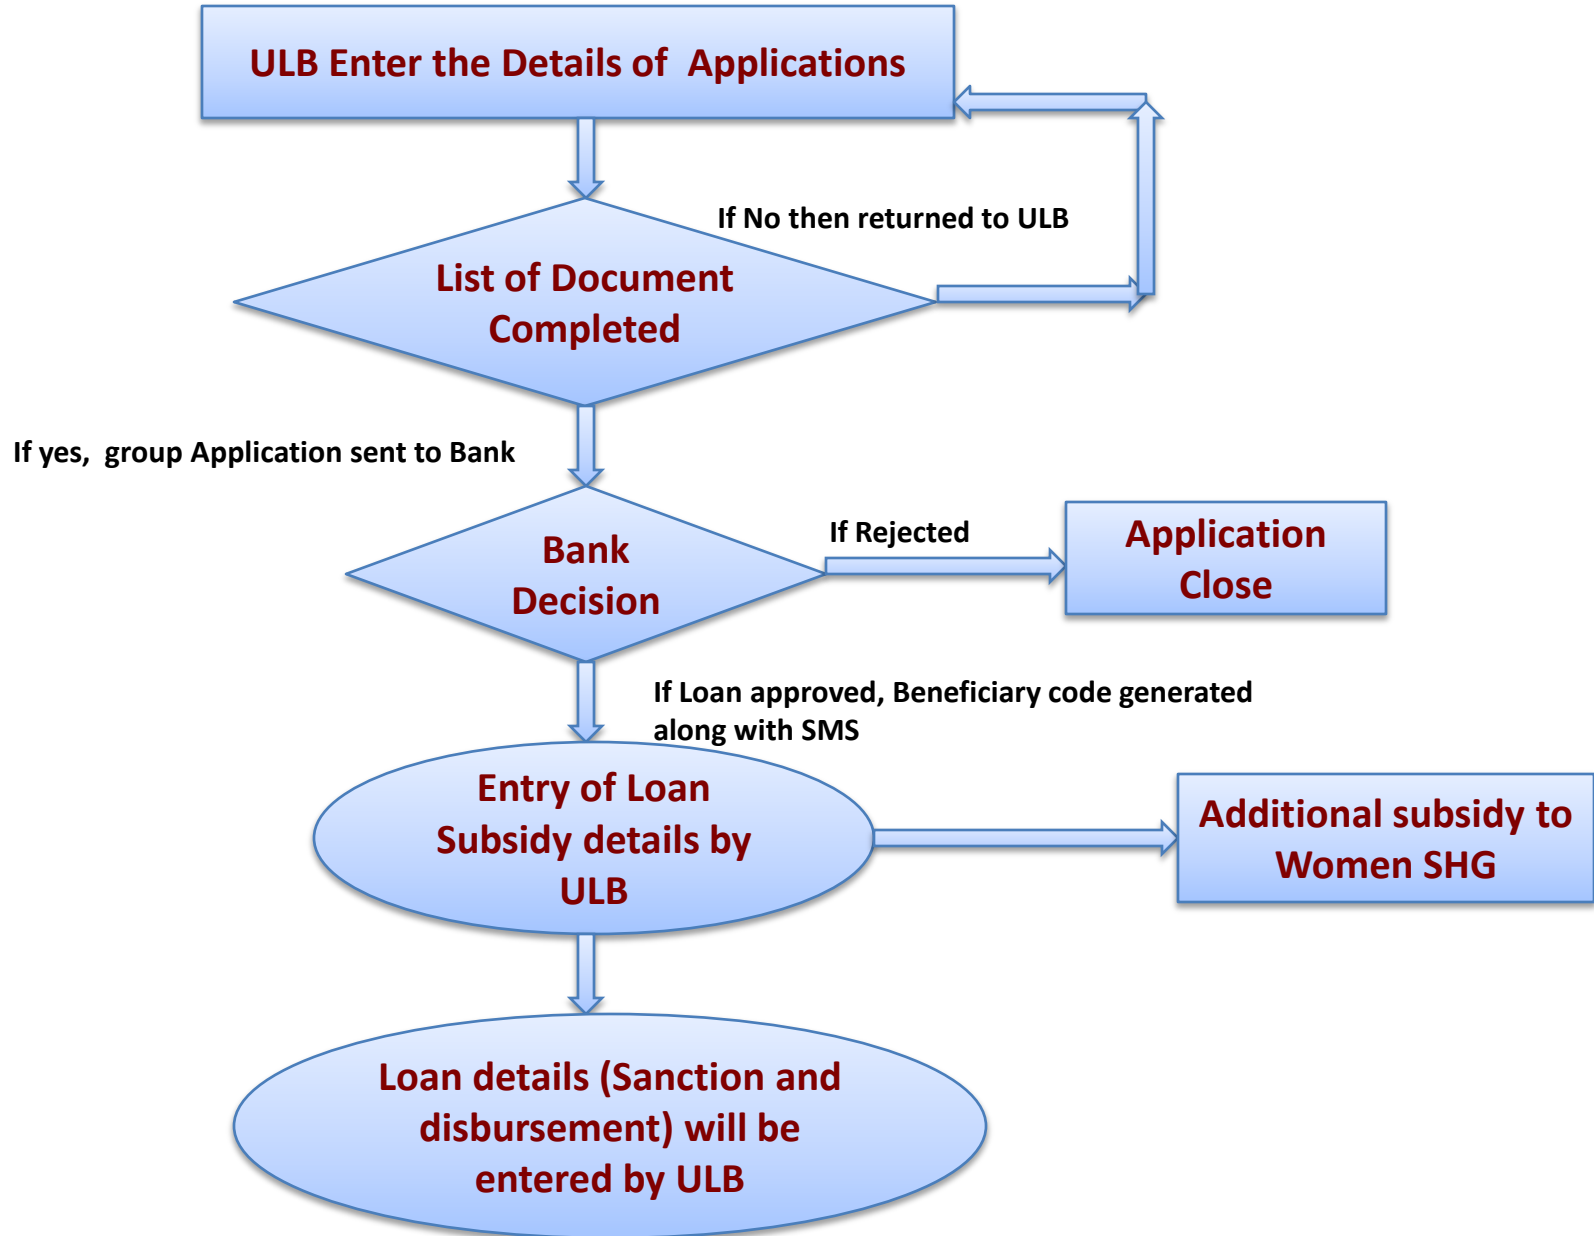

PROCESS FLOW

PROCESS FLOW

**National Urban Livelihoods Mission
(NULM)**

ESTP
ESTP

ESTP PROCESS FLOW

ESTP PROCESS FLOW

SEP (I)

The image features the text "SEP (I)" in a bold, blue, sans-serif font. The letters have a slight 3D effect with a gradient from a darker blue at the top to a lighter blue at the bottom. Below the text is a soft, light blue reflection that mirrors the text above it, creating a sense of depth and floating above a surface.

SEP-SHG PROCESS FLOW

SMID

The image shows the word "SMID" in a bold, blue, sans-serif font. The letters have a slight 3D effect with a gradient from a darker blue at the top to a lighter blue at the bottom. Below the text is a faint, light blue reflection of the word "SMID", creating a sense of depth and mirroring.