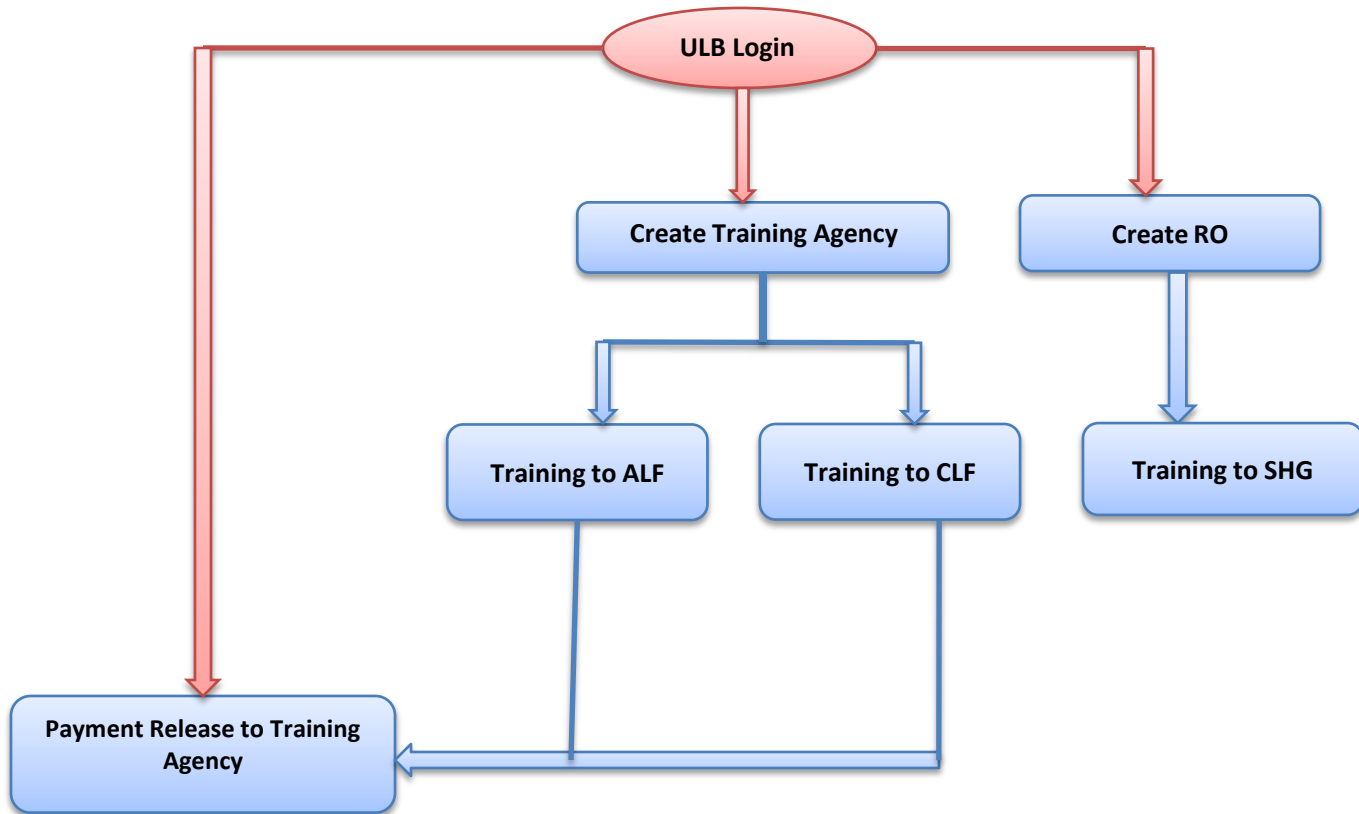

PROCESS FLOW

PROCESS FLOW

**National Urban Livelihoods Mission
(NULM)**

ESTP
ESTP

ESTP PROCESS FLOW

ESTP PROCESS FLOW

SEP (I)

The image features the text "SEP (I)" in a bold, blue, sans-serif font. The letters have a slight 3D effect with a gradient from a darker blue at the top to a lighter blue at the bottom. Below the text is a soft, light blue reflection that mirrors the text above it, creating a sense of depth and floating above a surface.

SEP-SHG PROCESS FLOW

SMID

The image shows the word "SMID" in a bold, blue, sans-serif font. The letters have a slight 3D effect with a gradient from a darker blue at the top to a lighter blue at the bottom. Below the text is a faint, light blue reflection of the word "SMID", creating a sense of depth and mirroring.

SMID PROCESS FLOW

SMID SHG, ALF, CLF Formation and Revolving fund

SMID PROCESS FLOW

SMID Training

SMID PROCESS FLOW

SMID CLC

SUH

SUH PROCESS FLOW