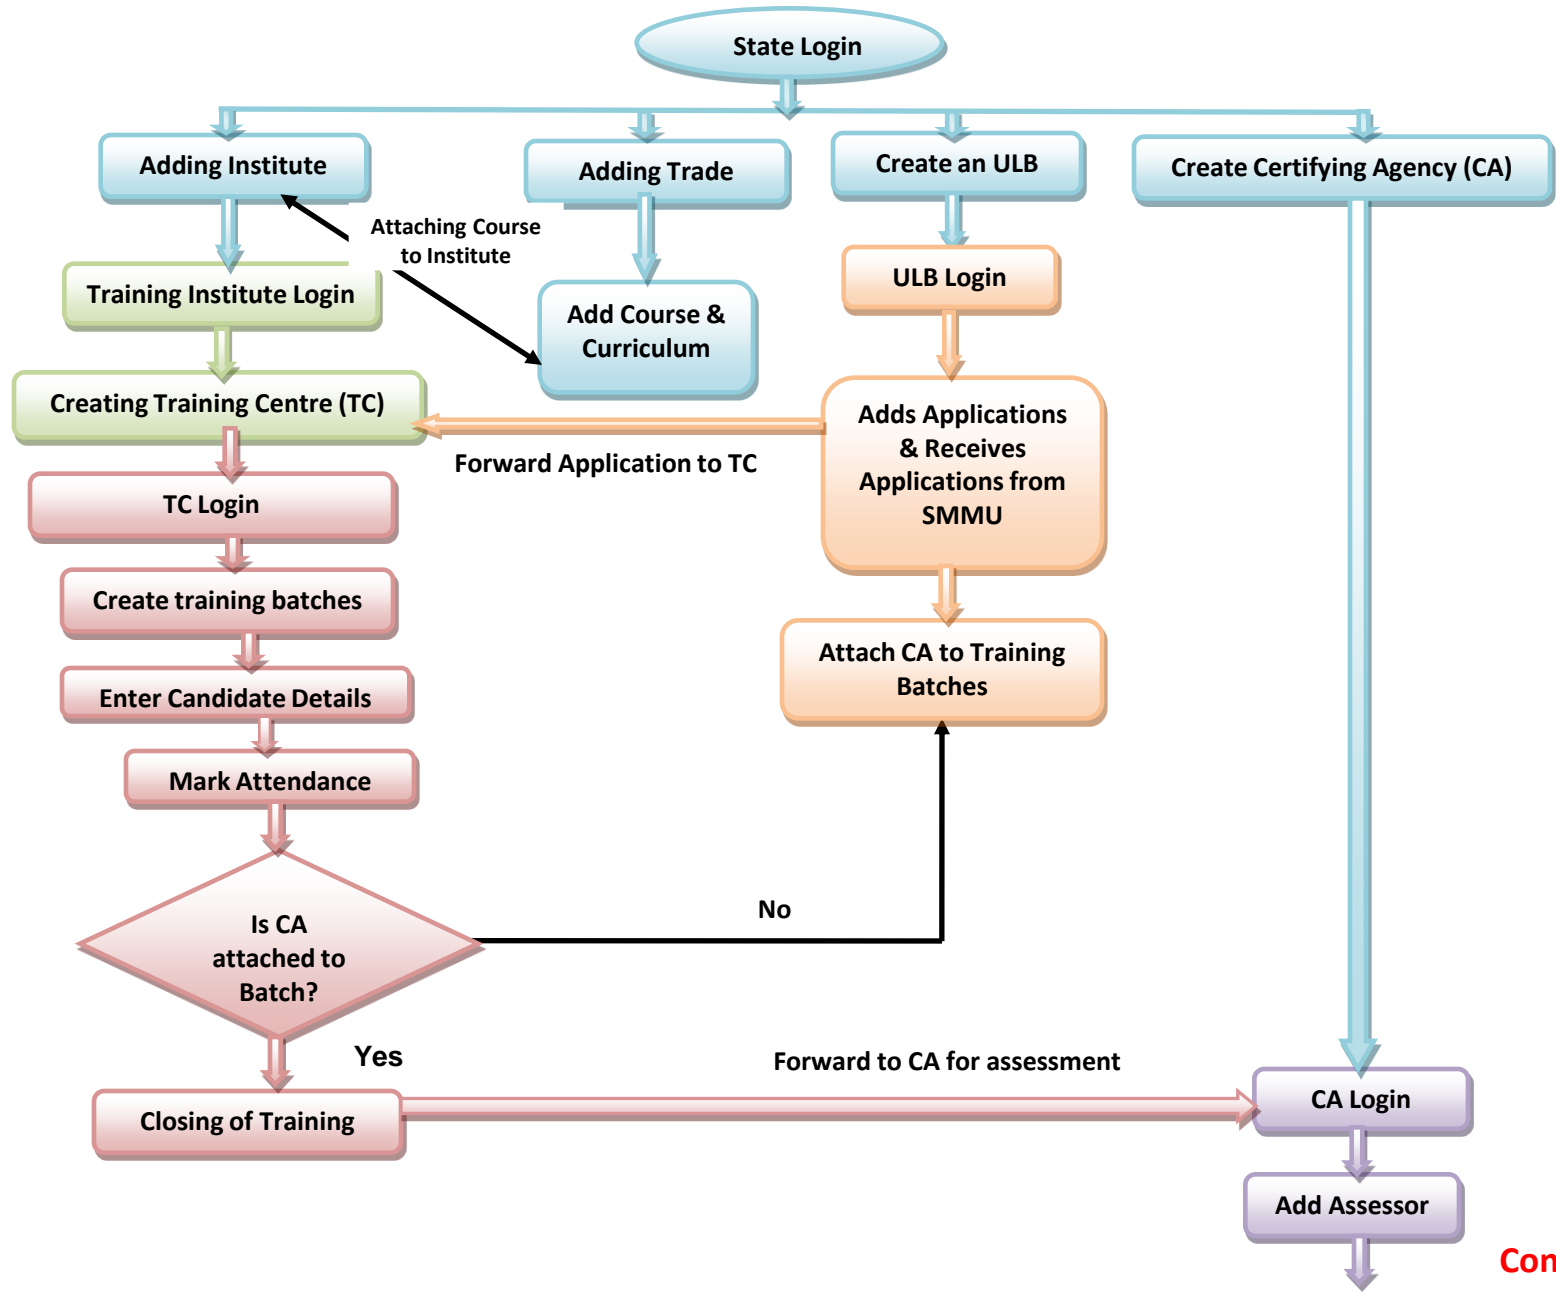

PROCESS FLOW

PROCESS FLOW

**National Urban Livelihoods Mission
(NULM)**

ESTP
ESTP

ESTP PROCESS FLOW

ESTP PROCESS FLOW

SEP (I)

The image features the text "SEP (I)" in a bold, blue, sans-serif font. The letters have a slight 3D effect with a gradient from a darker blue at the top to a lighter blue at the bottom. Below the text is a soft, light blue reflection that mirrors the text above it, creating a sense of depth and floating above a surface.

SEP-SHG PROCESS FLOW

SMID

The image shows the word "SMID" in a bold, blue, sans-serif font. The letters have a slight 3D effect with a gradient from a darker blue at the top to a lighter blue at the bottom. Below the text is a faint, light blue reflection of the word "SMID", creating a sense of depth and mirroring.

SMID PROCESS FLOW

SMID SHG, ALF, CLF Formation and Revolving fund

SMID PROCESS FLOW

SMID Training

SMID PROCESS FLOW

SMID CLC

SUH

SUH PROCESS FLOW

SUSV

SUSV PROCESS FLOW

CBT
CBI

CBT PROCESS FLOW

Thanking you!