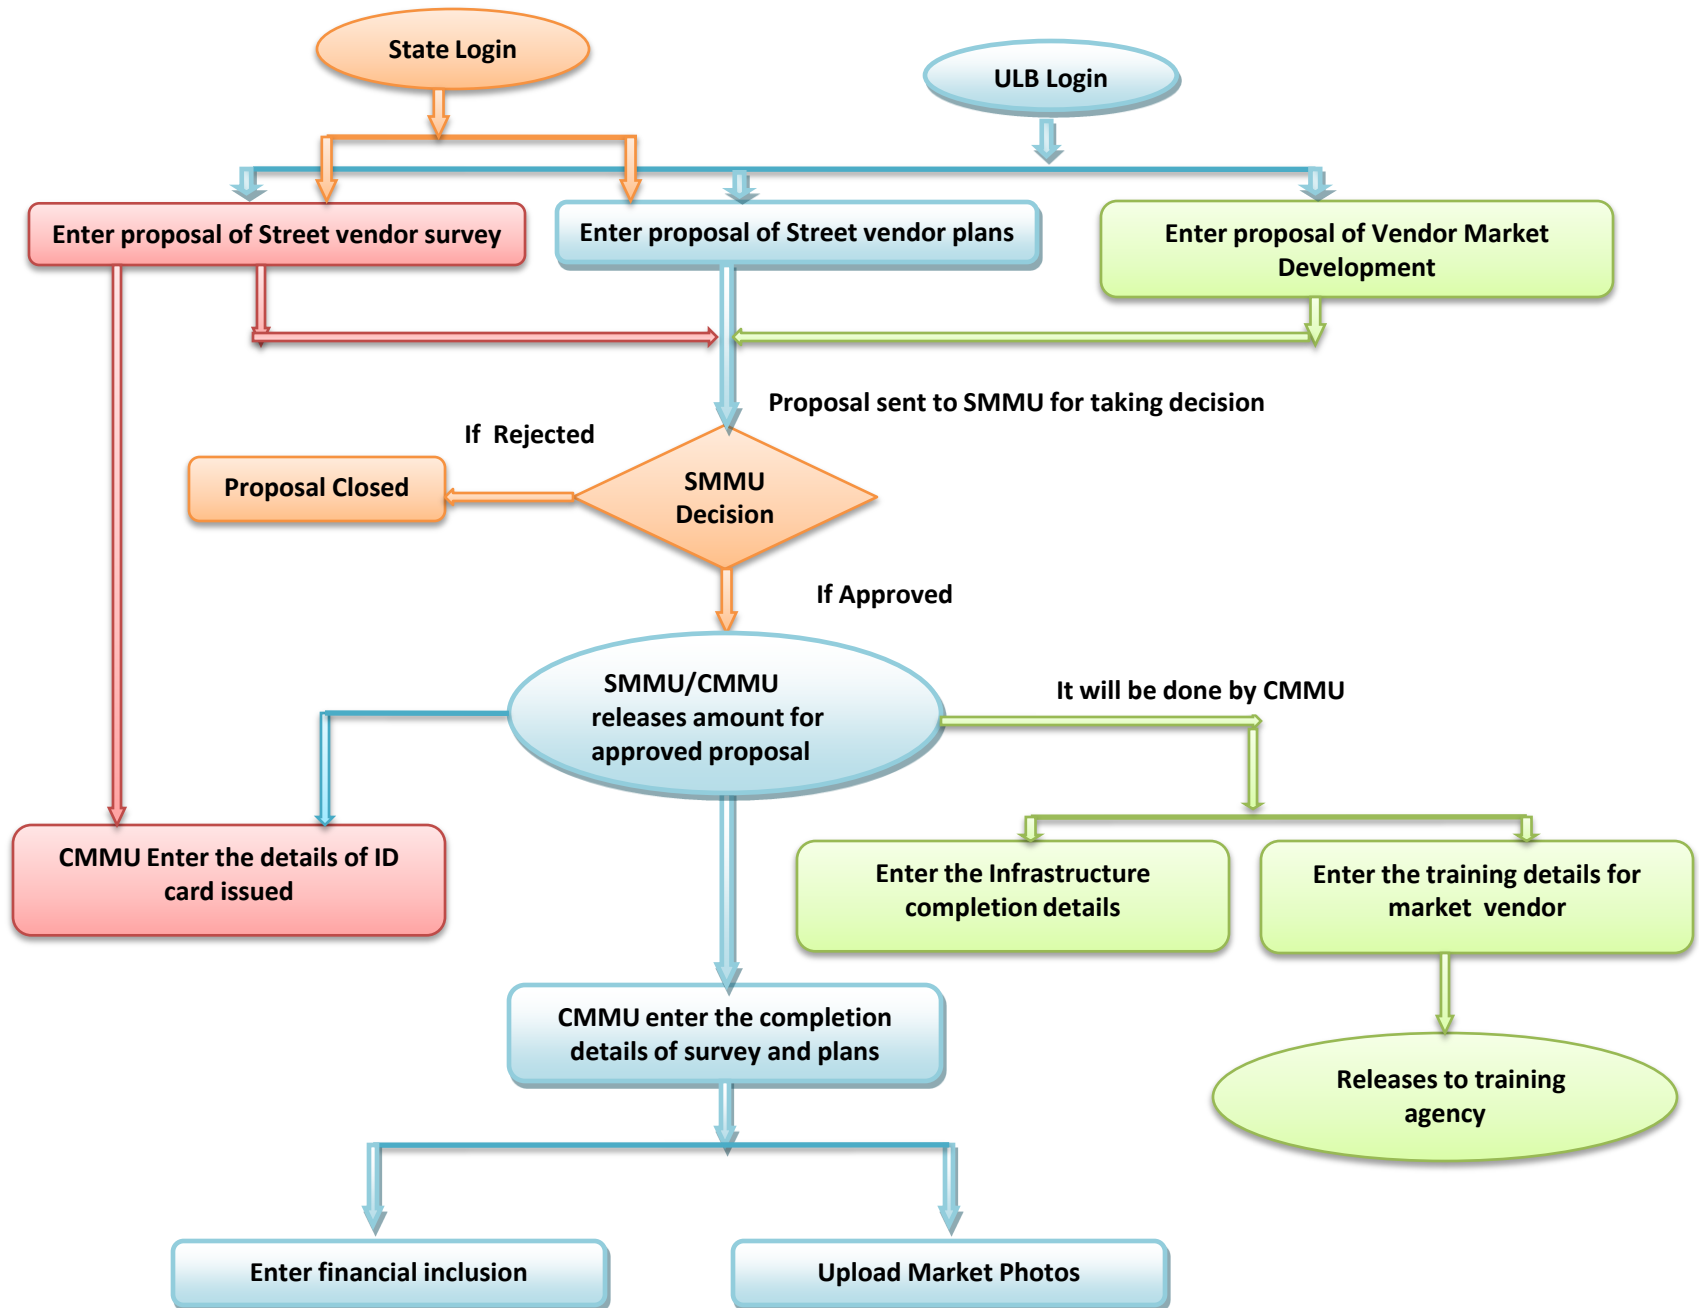

PROCESS FLOW

PROCESS FLOW

**National Urban Livelihoods Mission
(NULM)**

ESTP
ESTP

ESTP PROCESS FLOW

ESTP PROCESS FLOW

SEP (I)

The image features the text "SEP (I)" in a bold, blue, sans-serif font. The letters have a slight 3D effect with a gradient from a darker blue at the top to a lighter blue at the bottom. Below the text is a soft, light blue reflection that mirrors the text above it, creating a sense of depth and floating above a surface.

SMID PROCESS FLOW

SMID SHG, ALF, CLF Formation and Revolving fund

SMID PROCESS FLOW

SMID Training

SMID PROCESS FLOW

SMID CLC

SUH

SUH PROCESS FLOW

SUSV

SUSV PROCESS FLOW

CBT
CBI

CBT PROCESS FLOW

Thanking you!