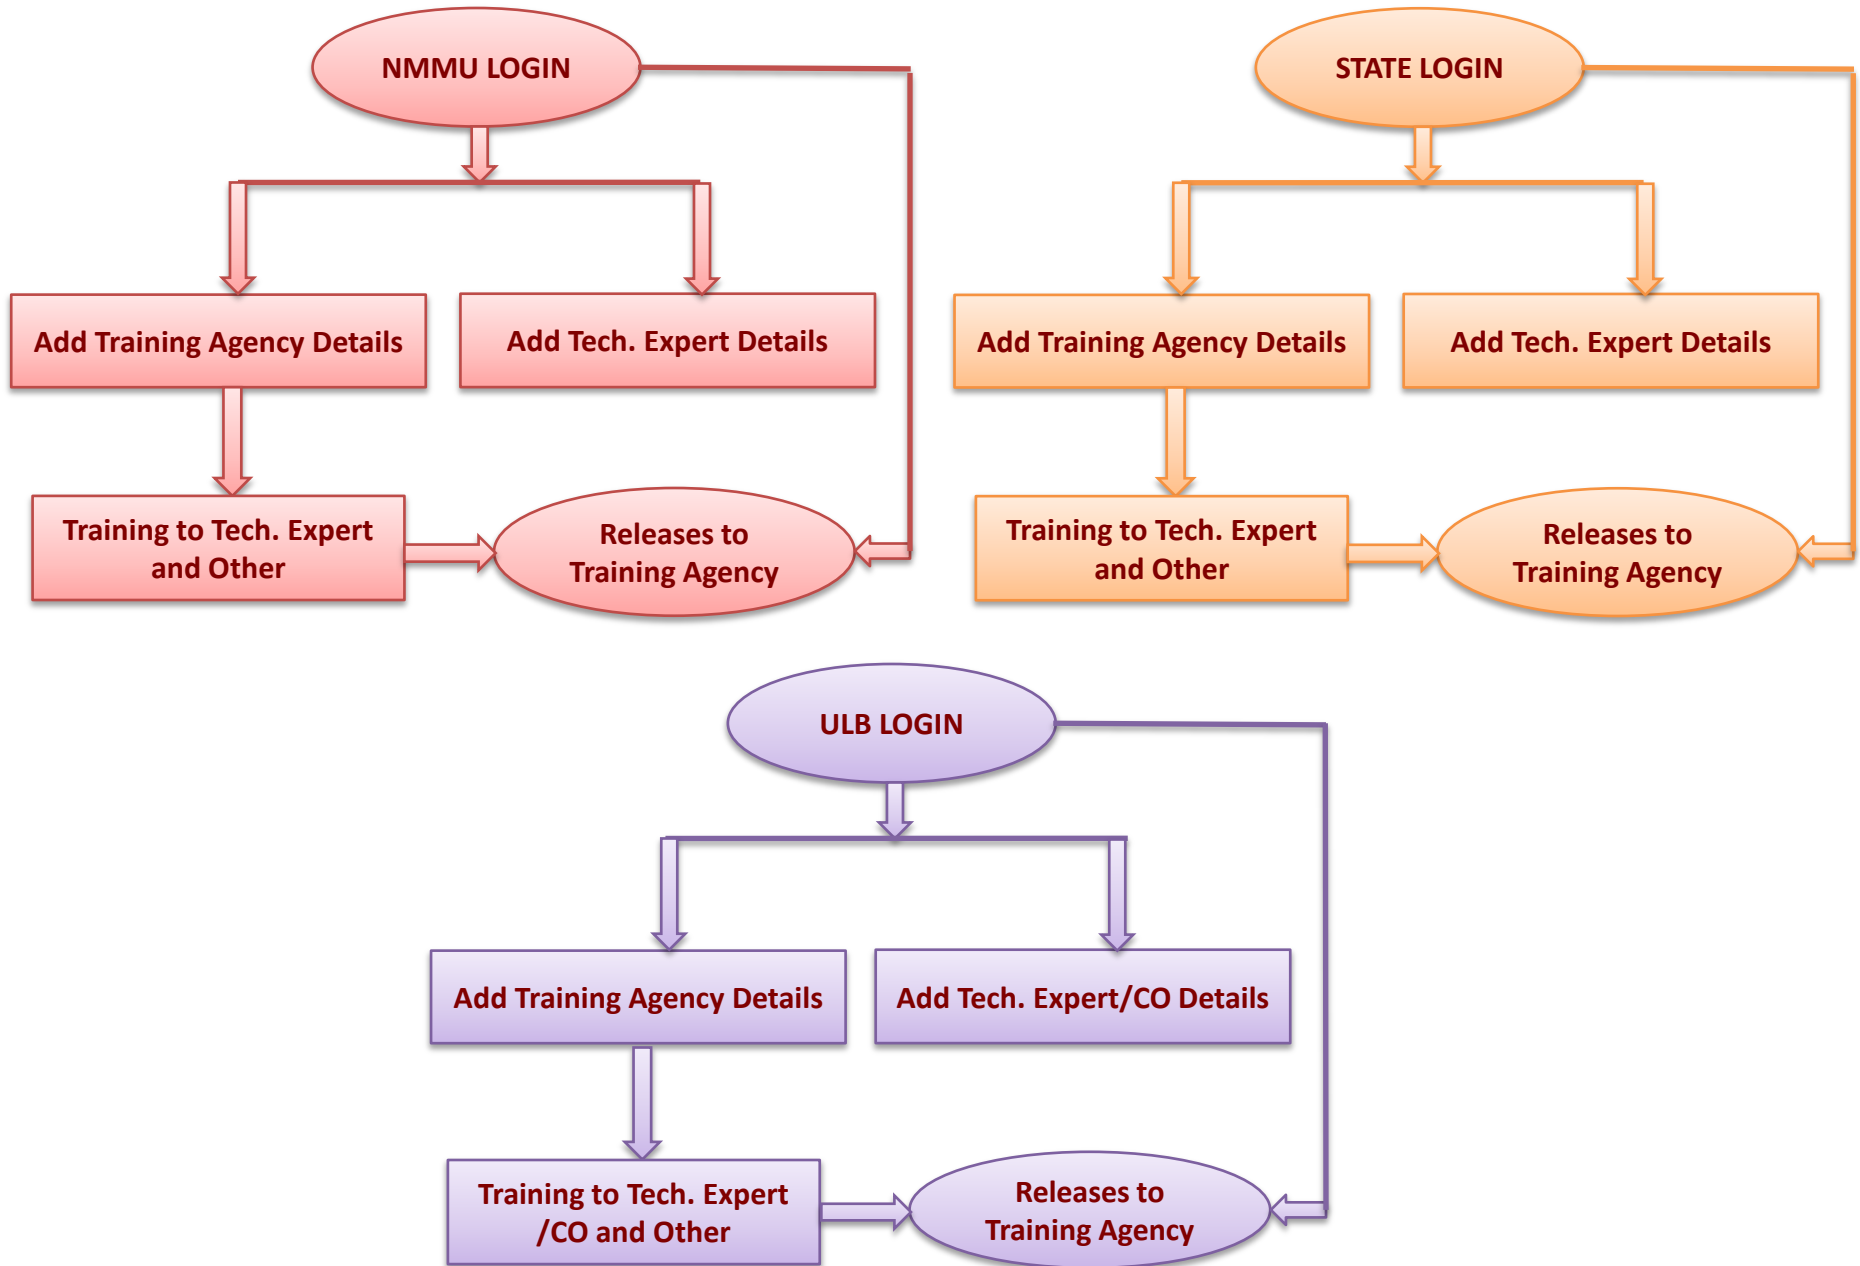

PROCESS FLOW

PROCESS FLOW

**National Urban Livelihoods Mission
(NULM)**

ESTP
ESTP

ESTP PROCESS FLOW

ESTP PROCESS FLOW

SEP (I)

The image features the text "SEP (I)" in a bold, blue, sans-serif font. The letters have a slight 3D effect with a gradient from a darker blue at the top to a lighter blue at the bottom. Below the text is a soft, light blue reflection that mirrors the text above it, creating a sense of depth and floating above a surface.

SEP-SHG PROCESS FLOW

SMID

The image shows the word "SMID" in a bold, blue, sans-serif font. The letters have a slight 3D effect with a gradient from a darker blue at the top to a lighter blue at the bottom. Below the text is a faint, light blue reflection of the word "SMID", creating a sense of depth and mirroring.

SMID PROCESS FLOW

SMID SHG, ALF, CLF Formation and Revolving fund

SMID PROCESS FLOW

SMID Training

SMID PROCESS FLOW

SMID CLC

SUH

SUH PROCESS FLOW

SUSV

SUSV PROCESS FLOW

CBT
CBI

CBT PROCESS FLOW

Thanking you!