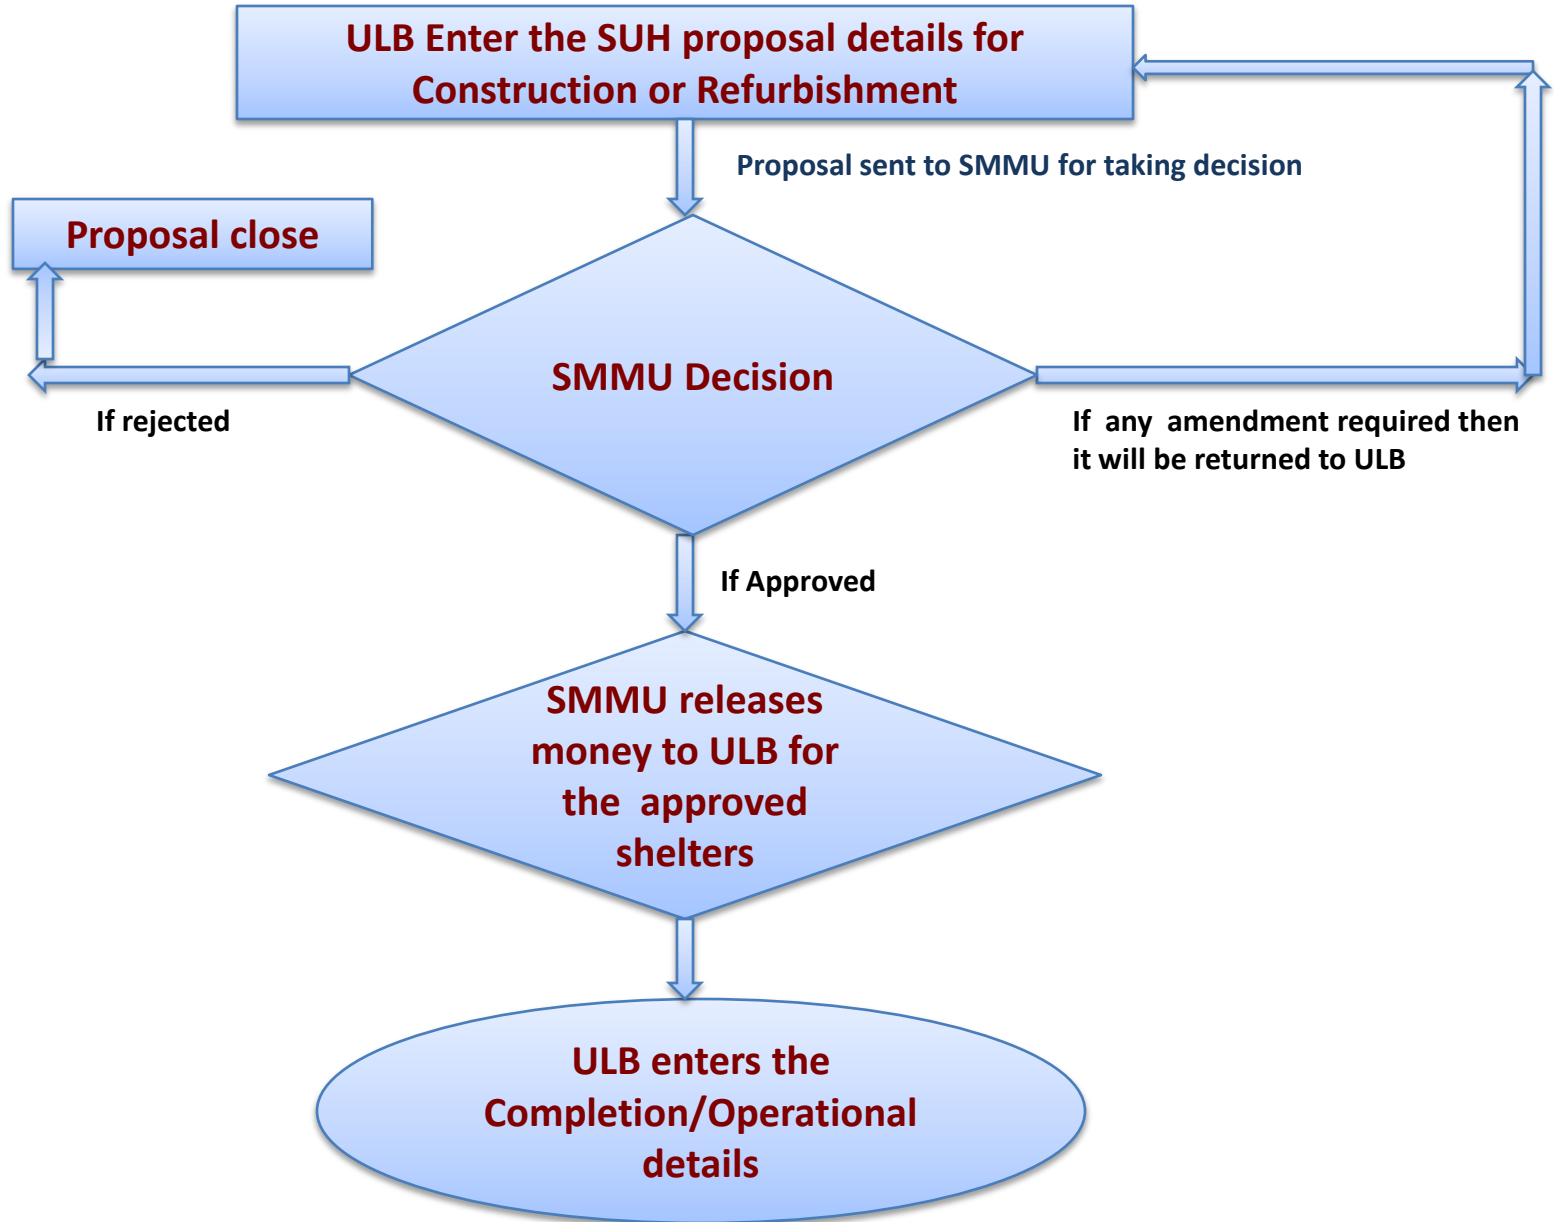

PROCESS FLOW

PROCESS FLOW

**National Urban Livelihoods Mission
(NULM)**

ESTP
ESTP

ESTP PROCESS FLOW

ESTP PROCESS FLOW

SEP (I)

The image features the text "SEP (I)" in a bold, blue, sans-serif font. The letters have a slight 3D effect with a gradient from a darker blue at the top to a lighter blue at the bottom. Below the text is a soft, light blue reflection that mirrors the text above it, creating a sense of depth and floating above a surface.

SMID PROCESS FLOW

SMID SHG, ALF, CLF Formation and Revolving fund

SMID PROCESS FLOW

SMID Training

SMID PROCESS FLOW

SMID CLC

SUH

SUH PROCESS FLOW

SUSV

SUSV PROCESS FLOW

CBT
CBI

CBT PROCESS FLOW

Thanking you!